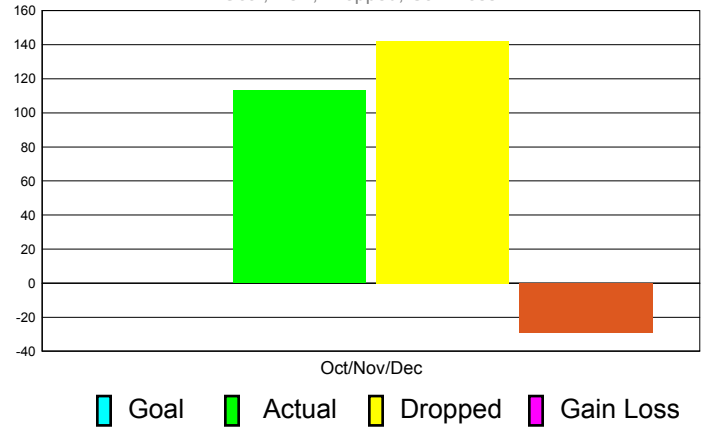

Membership Results 2011-2012

Goal, New, Dropped, Gain/Loss