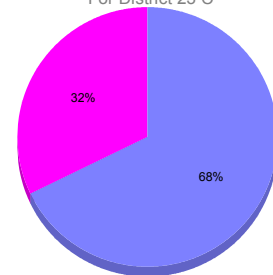

Goal, New, Dropped, Gain/Loss

Comparison of Membership Gain/Loss

Current Year Compared to the Previous Year

Gender Comparison 2010-2011

For District 23 C

Oct/Nov/Dec

■ Male ■ Female